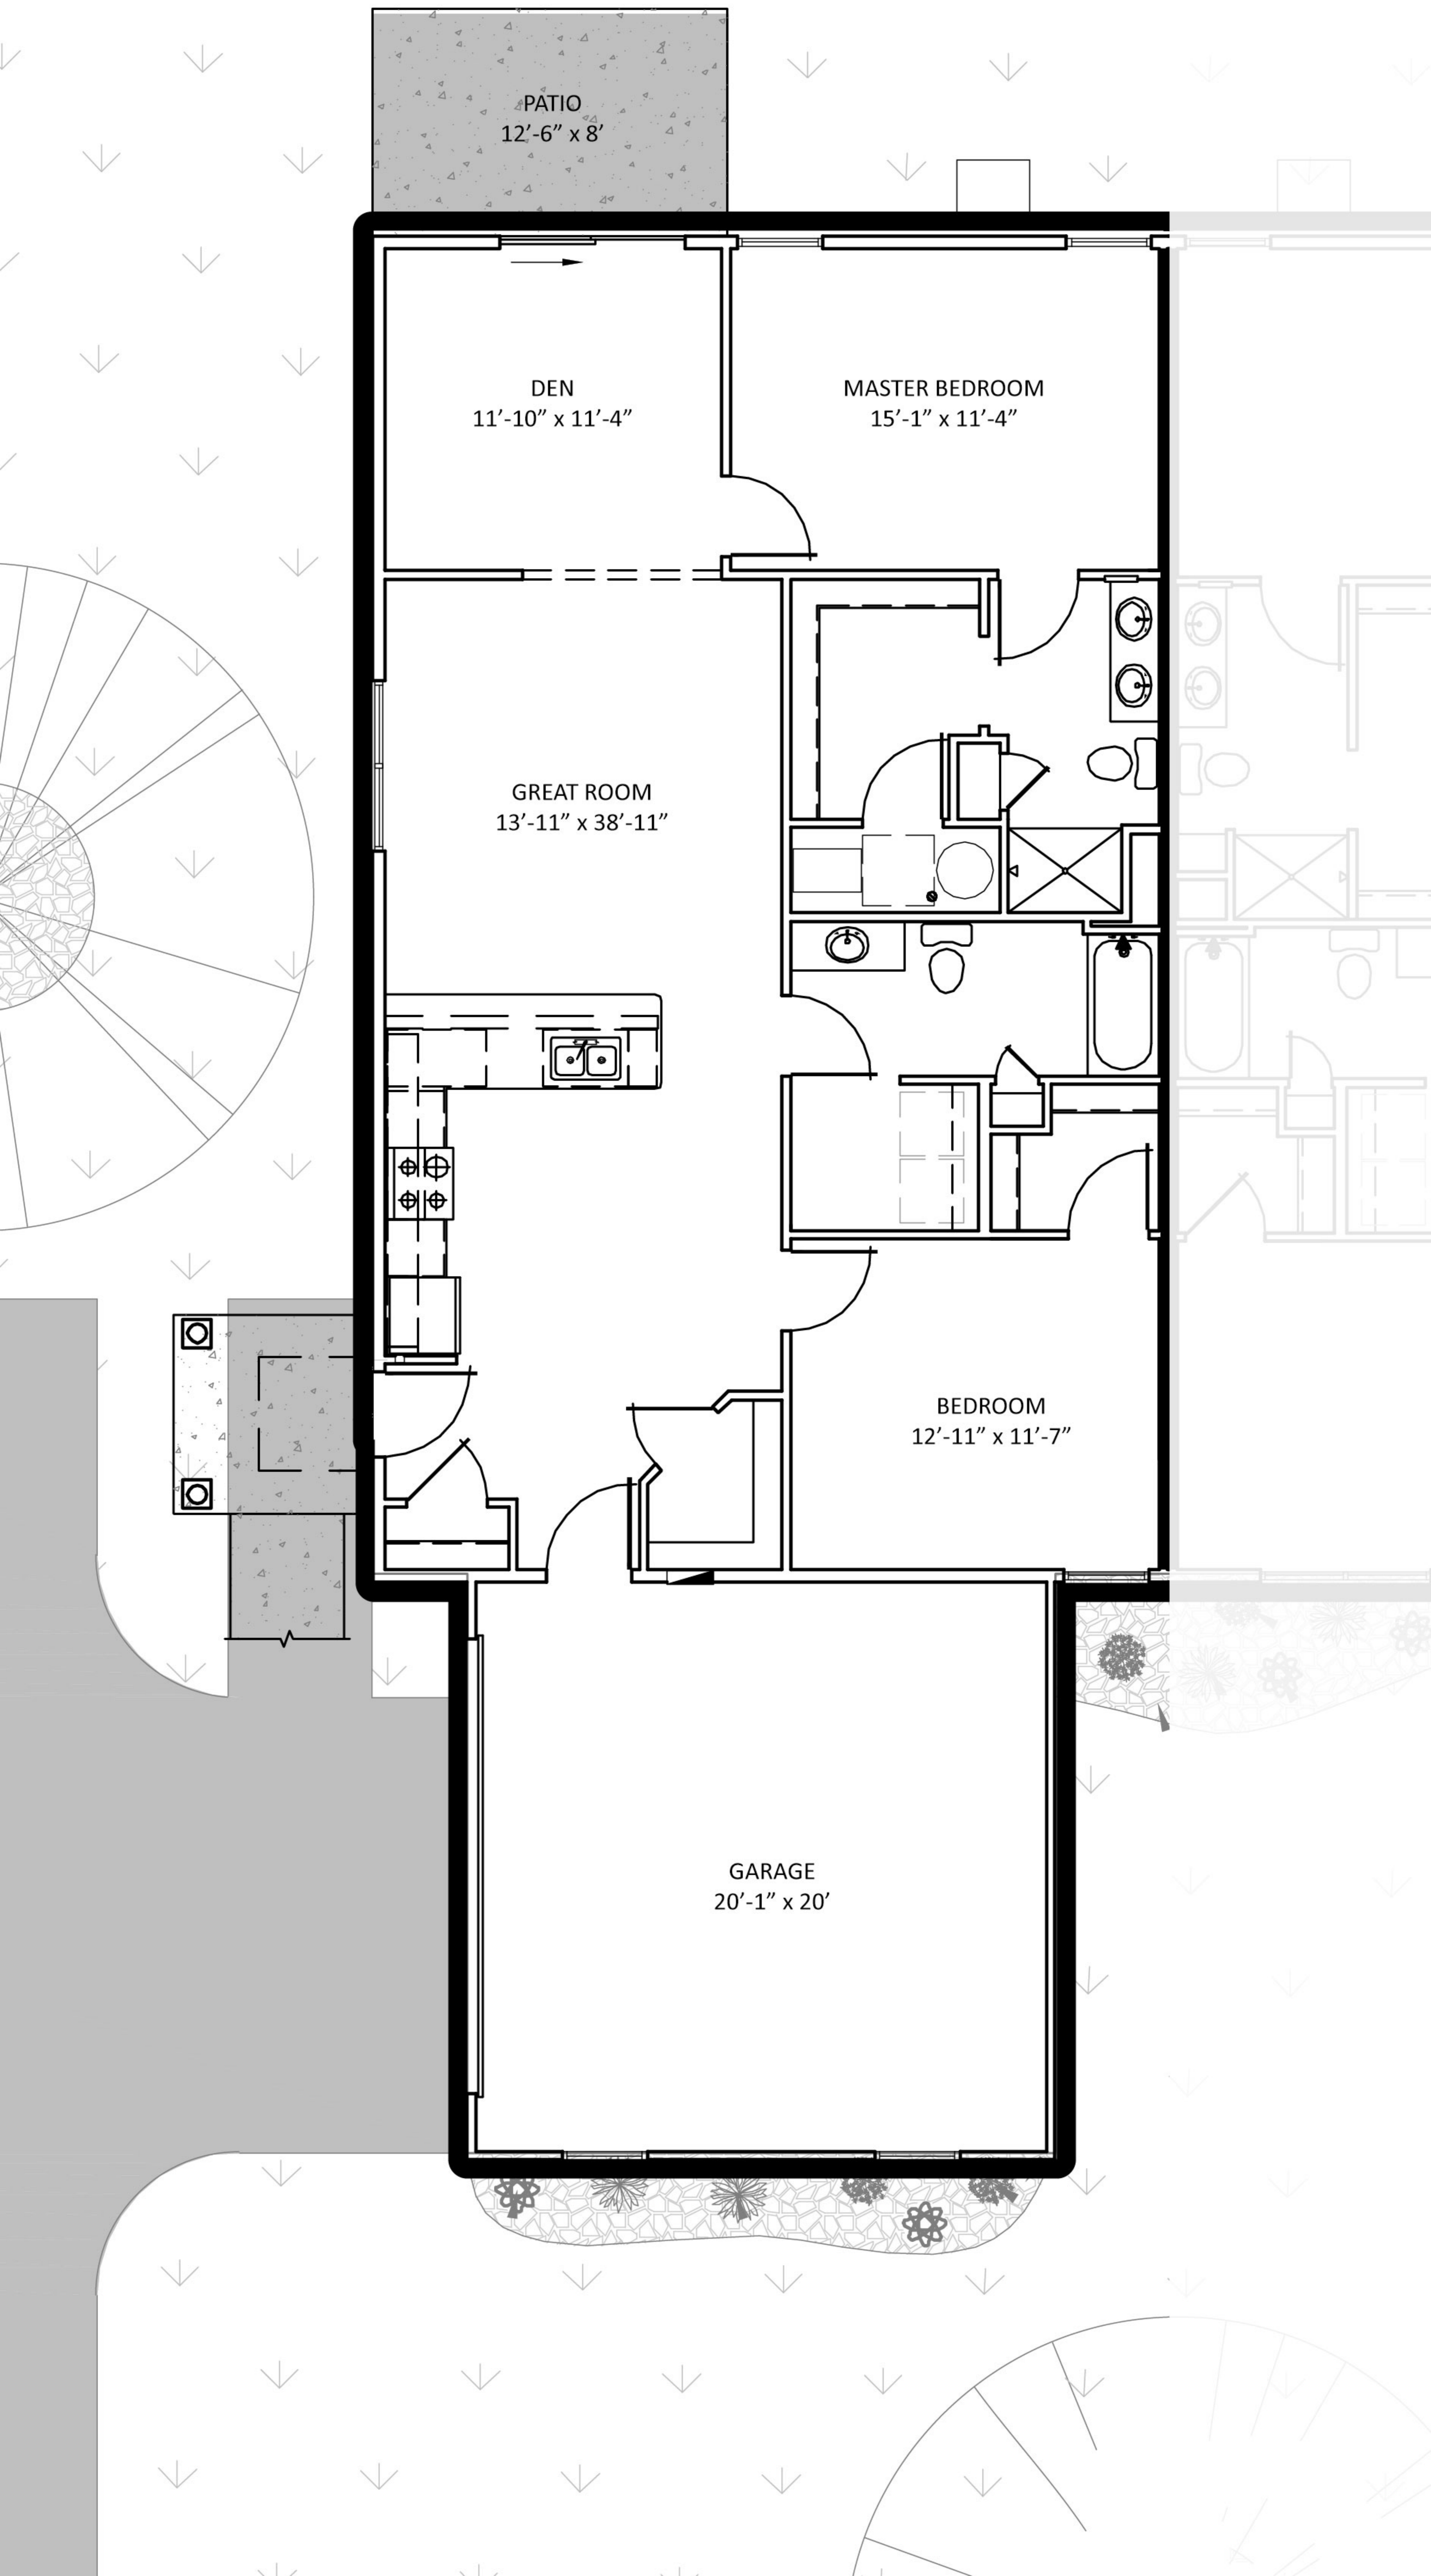

Lakewood

PATIO
12'-6" x 8'

DEN
11'-10" x 11'-4"

MASTER BEDROOM
15'-1" x 11'-4"

GREAT ROOM
13'-11" x 38'-11"

BEDROOM
12'-11" x 11'-7"

GARAGE
20'-1" x 20'